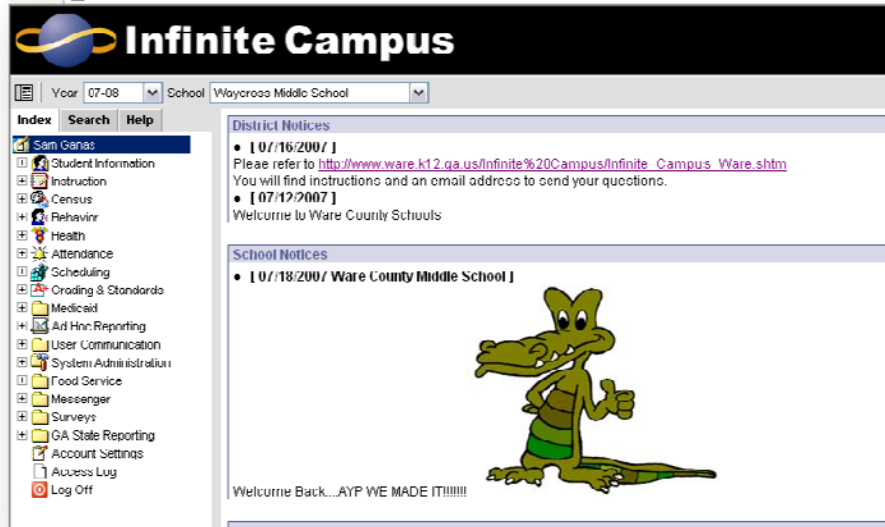

Infinite Campus

How to Change Password

Log into Infinite Campus.

Click
Account Settings.

Type Old password, Type New Password, Verify New Password and SAVE Changes.

Log Off and Log back in with the new password.